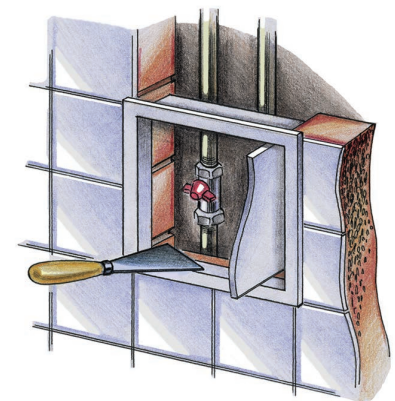

DZ series

Plastic access doors with key lock

Application

- Designed for wall or ceiling application.
- Enable quick and convenient access to concealed equipment and utility lines.
- Suitable for high-humidity areas.
- Protected by national patents worldwide.

Design

- Made of high-quality ABS plastic.
- Left or right-side opening.
- Equipped with a key lock.

Mounting

- Easy mounting using mortar or glue.
- Universal mountings for left or right-side opening.
- Easy servicing.

Sample installations

Dimensions

Model	Dimensions [mm]							
	H	B	H1	B1	H2	L1	L	B2
DZ 150x300	317	167	273	123	297	5	25	147
DZ 250x400	417	267	373	223	397	5	25	247
DZ 300x500	517	317	473	273	497	5	25	297
DZ 300x600	617	317	573	273	597	5	25	297
DZ 400x500	517	417	473	373	497	5	25	397
DZ 400x600	617	417	573	373	597	5	25	397