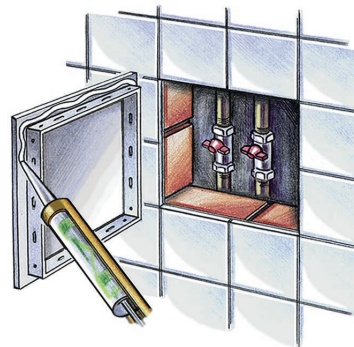

DZ series

Plastic access doors with key lock

Application

- Designed for wall or ceiling application.
- Enable quick and convenient access to concealed equipment and utility lines.
- Suitable for high-humidity areas.
- Protected by national patents worldwide.

Design

- Made of high-quality ABS plastic.
- Left or right-side opening.
- Equipped with a key lock.

Mounting

- Easy mounting using mortar or glue.
- Universal mountings for left or right-side opening.
- Easy servicing.

Sample installations

Dimensions

Model	Dimensions [mm]							
	H	B	H1	B1	H2	L1	L	B2
DZ 150x300	317	167	273	123	297	5	25	147
DZ 250x400	417	267	373	223	397	5	25	247
DZ 300x500	517	317	473	273	497	5	25	297
DZ 300x600	617	317	573	273	597	5	25	297
DZ 400x500	517	417	473	373	497	5	25	397
DZ 400x600	617	417	573	373	597	5	25	397